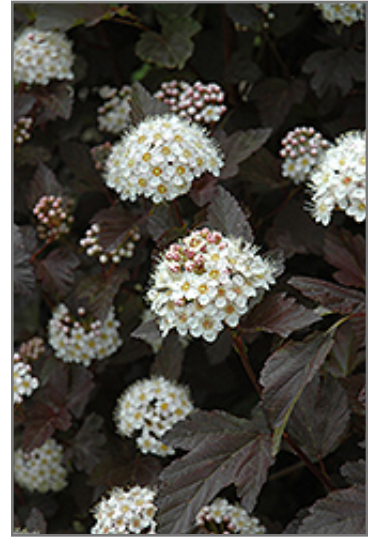

Harvard Nursery, Inc.

*Family Owned and
Operated Since 1952*

Diablo® Ninebark

Physocarpus opulifolius 'Monlo'

Height: 8 feet

Spread: 8 feet

Sunlight: ○ ●

Hardiness Zone: 2b

Other Names: Eastern Ninebark

Description:

A large spreading shrub with intensely purple leaves all season long, small white flowers followed by pretty reddish fruit which show well against the foliage, and interesting peeling papery bark; extremely tough and durable, makes a superb color accent

Ornamental Features

Diablo Ninebark features showy clusters of white flowers at the ends of the branches from late spring to early summer, which emerge from distinctive pink flower buds. It has attractive deep purple deciduous foliage which emerges burgundy in spring. The serrated lobed leaves are highly ornamental and turn an outstanding red in the fall. It features abundant showy red capsules from early to mid fall. The peeling tan bark adds an interesting dimension to the landscape.

Landscape Attributes

Diablo Ninebark is a multi-stemmed deciduous shrub with an upright spreading habit of growth. Its relatively coarse texture can be used to stand it apart from other landscape plants with finer foliage.

This shrub will require occasional maintenance and upkeep, and can be pruned at anytime. It has no significant negative characteristics.

Diablo Ninebark is recommended for the following landscape applications;

Diablo Ninebark flowers
Photo courtesy of NetPS Plant Finder