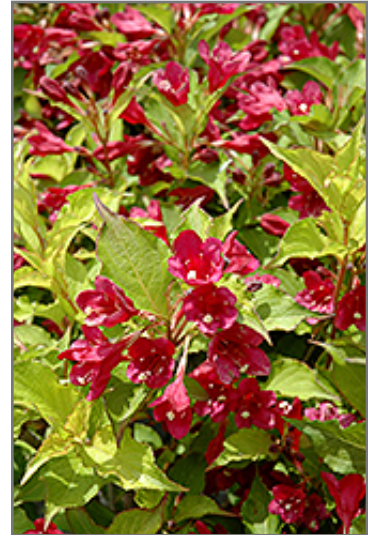

Harvard Nursery, Inc.

*Family Owned and
Operated Since 1952*

Ghost® Weigela *Weigela florida 'Carlton'*

Height: 4 feet

Spread: 4 feet

Sunlight: ○

Hardiness Zone: 4a

Description:

This is one interesting weigela; forms a mounded shrub with foliage that starts out green then turns an iridescent butter yellow, finishing almost greenish-white in fall; long blooming ruby red trumpet-shaped flowers attract hummingbirds

Ornamental Features

Ghost Weigela features showy clusters of ruby-red trumpet-shaped flowers with creamy white anthers along the branches from late spring to mid fall. It has attractive buttery yellow deciduous foliage which emerges light green in spring. The pointy leaves are highly ornamental and turn an outstanding white in the fall. The smooth gray bark and brick red branches add an interesting dimension to the landscape.

Landscape Attributes

Ghost Weigela is a dense multi-stemmed deciduous shrub with a mounded form. Its relatively fine texture sets it apart from other landscape plants with less refined foliage.

This shrub will require occasional maintenance and upkeep, and should only be pruned after flowering to avoid removing any of the current season's flowers. It is a good choice for attracting hummingbirds to your yard. It has no significant negative characteristics.

Ghost Weigela is recommended for the following landscape applications;

Ghost Weigela flowers
Photo courtesy of NetPS Plant Finder