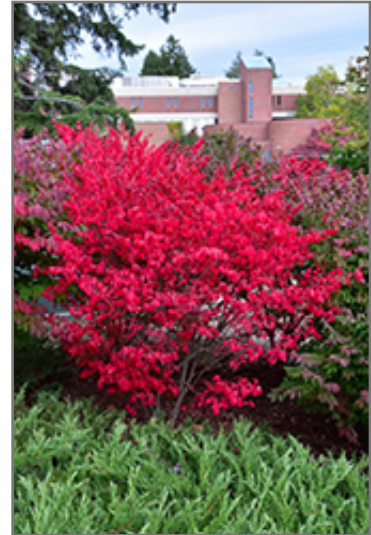

Harvard Nursery, Inc.

*Family Owned and
Operated Since 1952*

Compact Winged Burning Bush *Euonymus alatus 'Compactus'*

Height: 7 feet

Spread: 7 feet

Sunlight: ○ ● ●

Hardiness Zone: 4a

Other Names: Winged Euonymus, Burningbush

Description:

A spectacular and compact garden shrub which turns a luminous florescent pink color in fall, very showy; a shapely mounded growth habit and interesting corky wings on the branches; a very popular and adaptable landscape plant

Ornamental Features

Compact Winged Burning Bush has rich green deciduous foliage on a plant with a round habit of growth. The pointy leaves turn an outstanding cherry red in the fall. It produces red capsules from early to late fall. The warty brown bark and harvest gold branches add an interesting dimension to the landscape.

Landscape Attributes

Compact Winged Burning Bush is a dense multi-stemmed deciduous shrub with a more or less rounded form. Its average texture blends into the landscape, but can be balanced by one or two finer or coarser trees or shrubs for an effective composition.

This is a relatively low maintenance shrub, and can be pruned at anytime. It has no significant negative characteristics.

Compact Winged Burning Bush is recommended for the following landscape applications;

*Compact Winged Burning Bush in fall
Photo courtesy of NetPS Plant Finder*