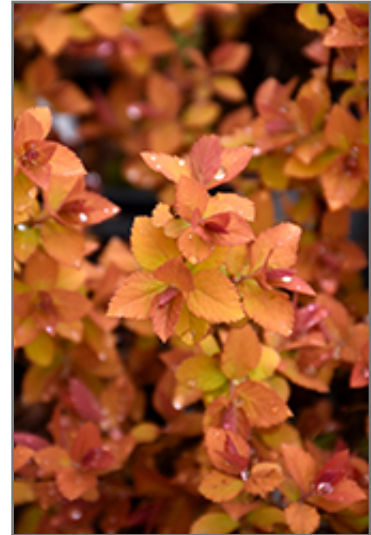

Harvard Nursery, Inc.

---

*Family Owned and
Operated Since 1952*

- Mass Planting
- General Garden Use
- Groundcover

Planting & Growing

Double Play Big Bang Spirea will grow to be about 3 feet tall at maturity, with a spread of 3 feet. It tends to fill out right to the ground and therefore doesn't necessarily require facer plants in front. It grows at a fast rate, and under ideal conditions can be expected to live for approximately 20 years.

This shrub should only be grown in full sunlight. It prefers to grow in average to moist conditions, and shouldn't be allowed to dry out. It is not particular as to soil type or pH. It is highly tolerant of urban pollution and will even thrive in inner city environments. This particular variety is an interspecific hybrid.

*Double Play Big Bang Spirea foliage
Photo courtesy of NetPS Plant Finder*

Harvard Nursery, Inc

5801 Island Rd • Harvard, Illinois 60033 • (815) 943-5015

www.harvardnursery.com